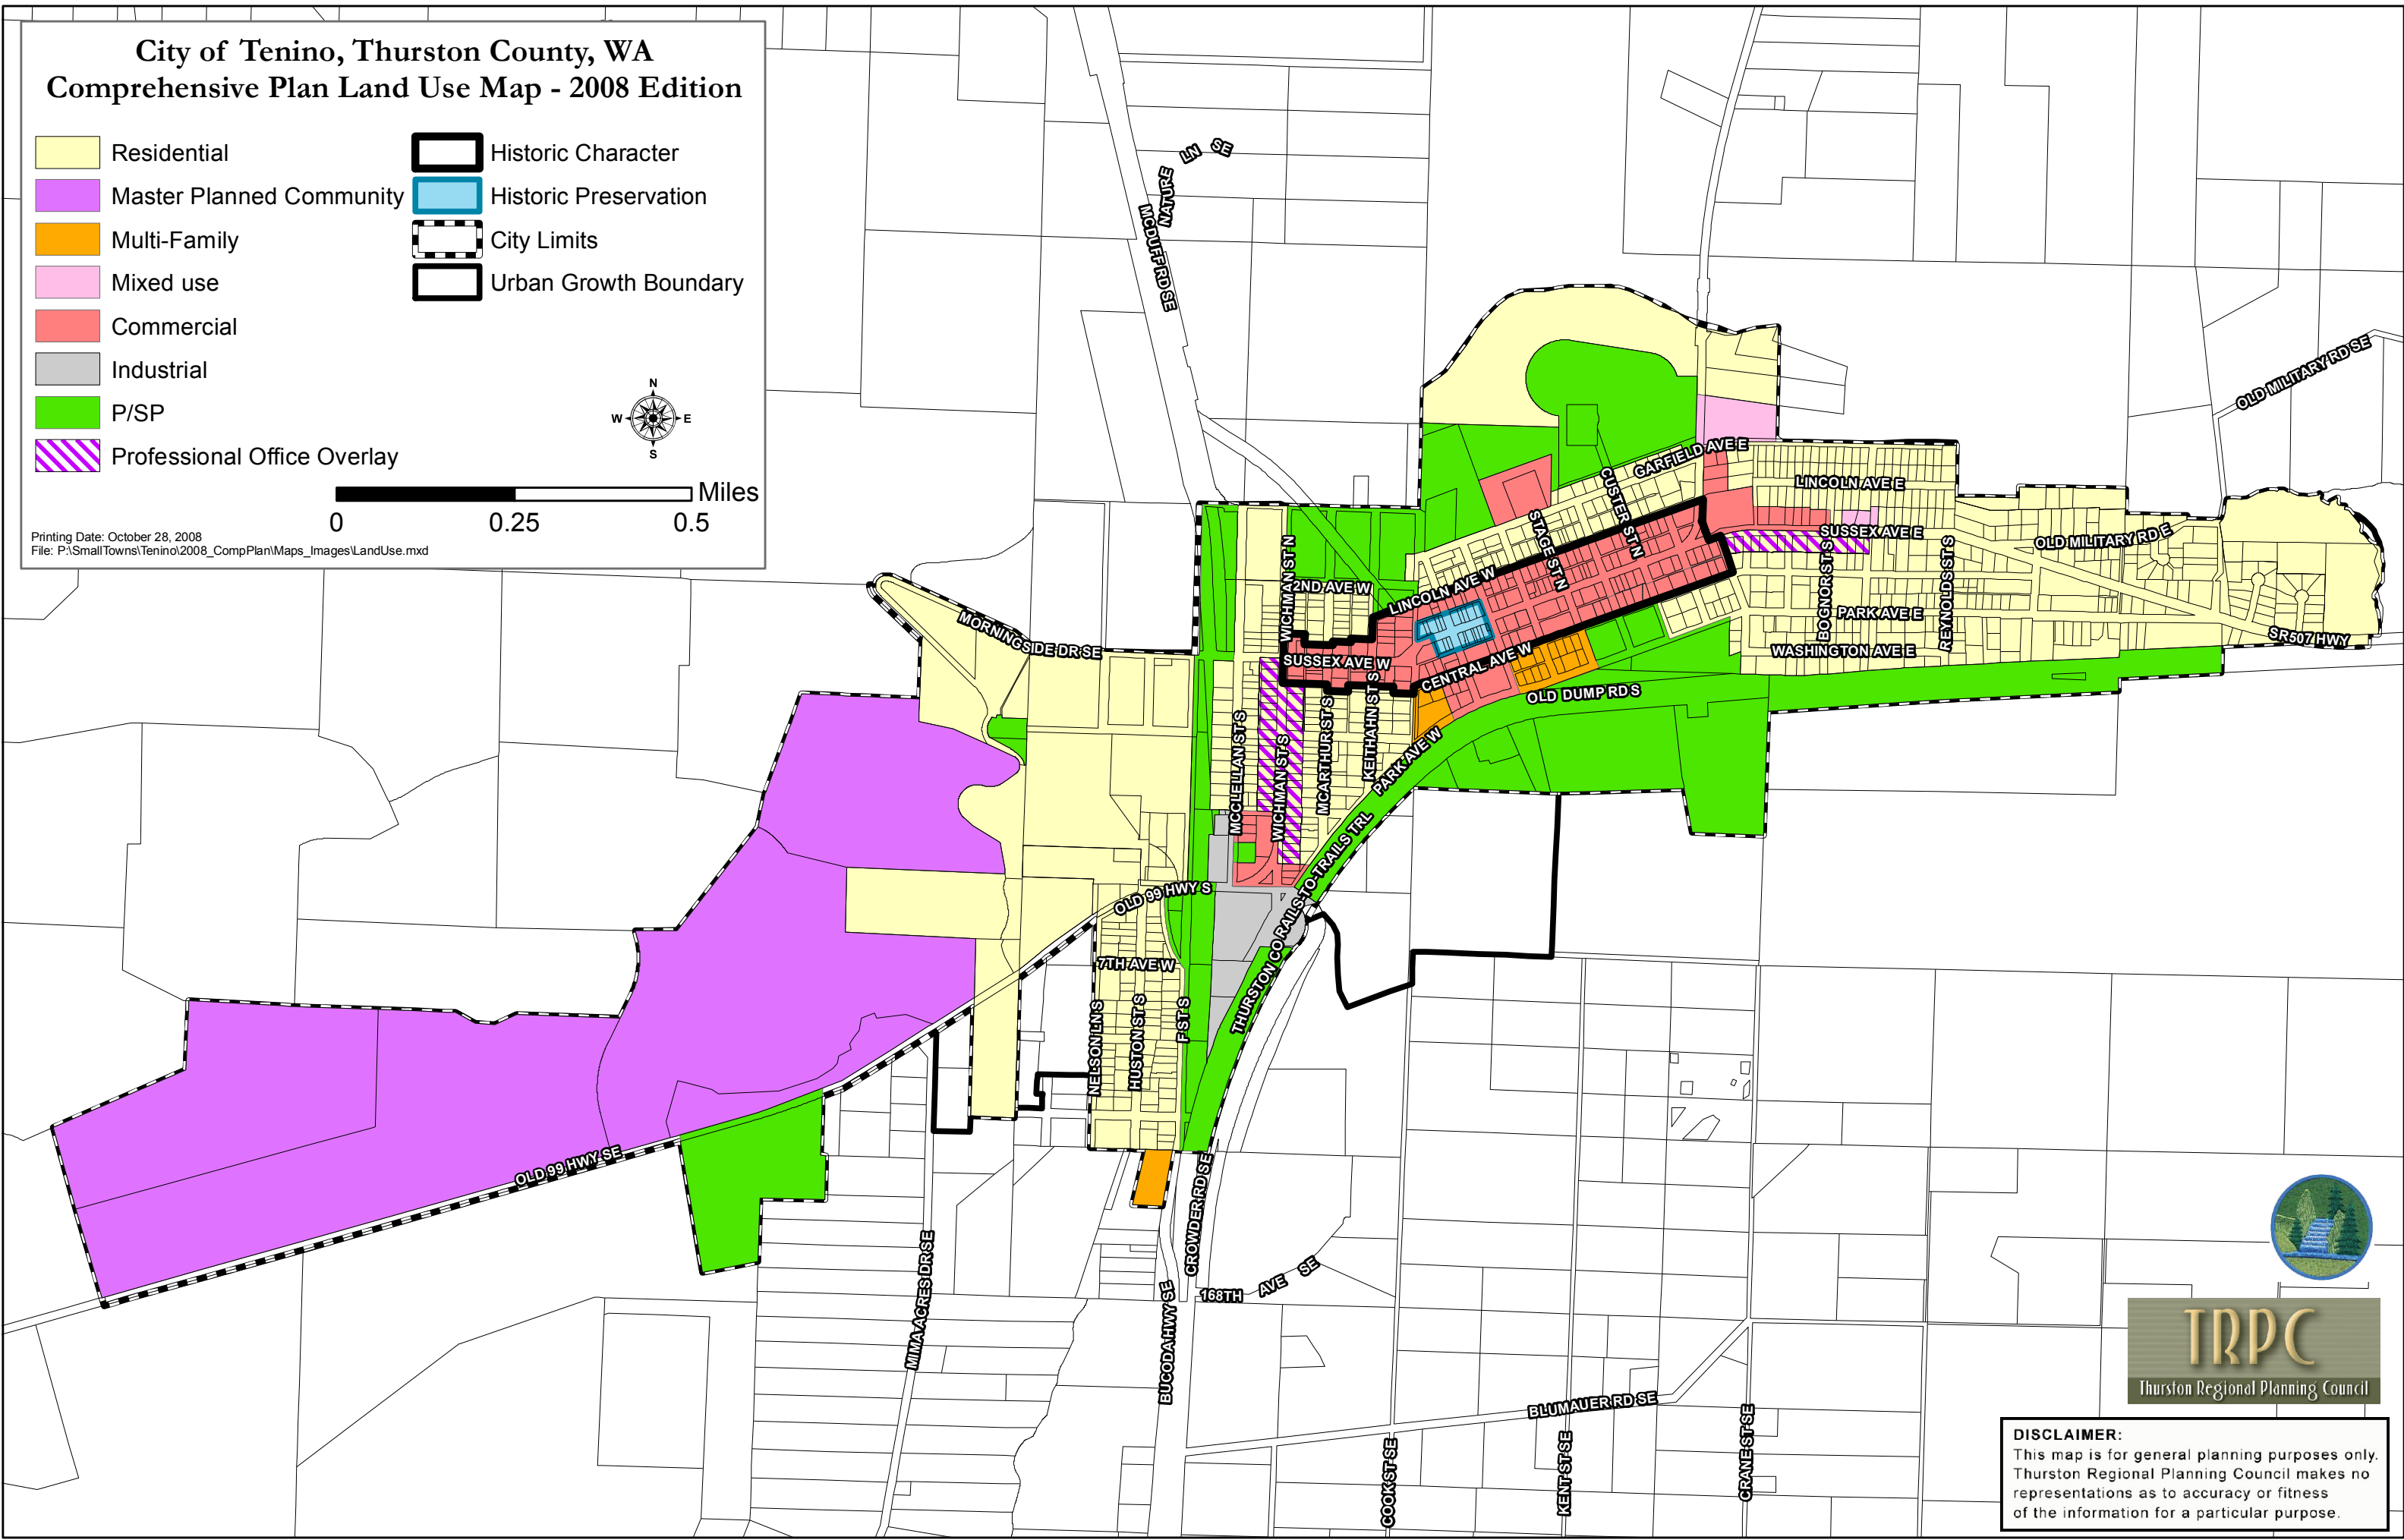

# City of Tenino, Thurston County, WA Comprehensive Plan Land Use Map - 2008 Edition

- Residential
- Master Planned Community
- Multi-Family
- Mixed use
- Commercial
- Industrial
- P/SP
- Professional Office Overlay
- Historic Character
- Historic Preservation
- City Limits
- Urban Growth Boundary

Printing Date: October 28, 2008  
File: P:\Small Towns\Tenino\2008\_CompPlan\Maps\_Images\LandUse.mxd

**TRPC**  
Thurston Regional Planning Council

**DISCLAIMER:**  
This map is for general planning purposes only. Thurston Regional Planning Council makes no representations as to accuracy or fitness of the information for a particular purpose.